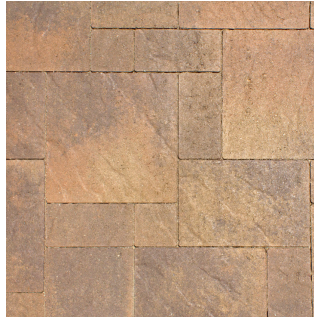

75+ YEARS.
THANK YOU

PIETRA COBBLE PAVERS

POPULAR COLORS

MANOR

TUSCANY

ORCOTTA

BORREGO

CHATEAU

Pietra Cobble - Availability by Size

Size	Orcotta	Manor	Chateau	Tuscany	Pastello	Borrego
4 x 4	X	X	X	X	X	X
4 x 8	X	X	X	X	X	X
8 x 8			X	X		X
8 x 12		X	X	X		X
12 x 12	X	X	X	X	X	X
Pietra Express		X	X	X	X	X
Pietra SE Express	X	X	X	X	X	X