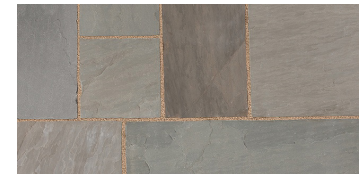

## PIAZZA 24X24

AUTUMN  
(SPECIAL ORDER)

GOLDEN SUNSET

NOIR

BIRCH

DRIFTWOOD

## FINISHES

FLAMED/  
BRUSHED

SHOT BLAST/  
CLEAR BLAST

RIVEN

ANTIQUE

HONED