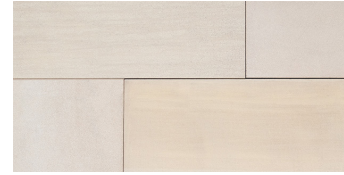

# STANDARD COLORS

THICKNESS - 30MM | NATURAL OR SAWN EDGE  
+ PATIOS + PATHWAYS + SIDEWALKS + COURTYARDS + POOL DECKS  
**FOR ON-GRADE AND PEDESTAL NON-VEHICULAR APPLICATIONS**

## PROJECT PACKS

CREME

GOLDEN SUNSET

HIGHLAND DUSK

BEACHSIDE

DRIFTWOOD

## LINEAR PLANKS

CREME

TRESTLES

BEACHSIDE

GRIGIO