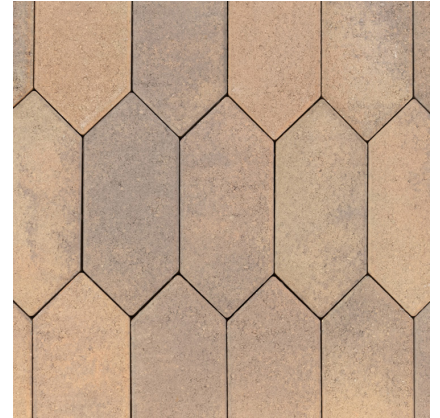

ORCOTTA

CHATEAU

TUSCANY

Diamond - Availability by Size			
Size	 Orcotta	 Chateau	 Tuscany
6 x 13 Diamond	X	X	X
Standard: minimum order required, no mold/color charge			

Always verify color and texture with physical samples. Contact ORCO for pricing and availability.