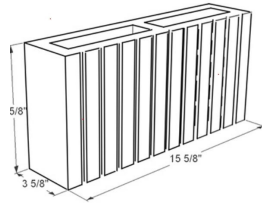

# VERTICAL SCORE BLOCK

Available in most colors, textures, and mix designs.

6x8x16 Vertical Score

4x8x16 Lido

4x8x16 Vertical Score

8x8x16 202 Score 1 Side 1 End

8x8x16 202 Score 1 Side

8x8x16 301 Score 1 Side

8x8x16 503 Score

8x8x16 505 Score 1 Side 1 End

8x8x16 Bullnose 2 Ends

8x8x16 Fluted 103

8x8x16 With 1 Inch Chamber

10x8x16 Banjo