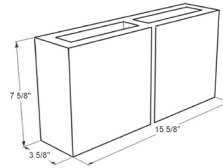

# VERTICAL SCORE BLOCK

Available in most colors, textures, and mix designs.

6x8x16 Vertical Score

4x8x16 Lido

4x8x16 Vertical Score

8x8x16 202 Score 1 Side 1 End

8x8x16 202 Score 1 Side

8x8x16 301 Score 1 Side

8x8x16 503 Score

8x8x16 505 Score 1 Side 1 End

8x8x16 Bullnose 2 Ends

8x8x16 Fluted 103

8x8x16 With 1 Inch Chamber

10x8x16 Banjo