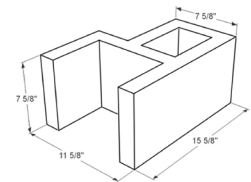

# VERTICAL SCORE BLOCK

Available in most colors, textures, and mix designs.

6x8x16 Vertical Score

4x8x16 Lido

4x8x16 Vertical Score

8x8x16 202 Score 1 Side 1 End

8x8x16 202 Score 1 Side

8x8x16 301 Score 1 Side

8x8x16 503 Score

8x8x16 505 Score 1 Side 1 End

8x8x16 Bullnose 2 Ends

8x8x16 Fluted 103

8x8x16 With 1 Inch Chamber

10x8x16 Banjo