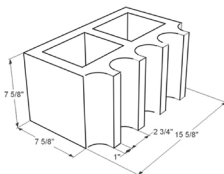

# VERTICAL SCORE BLOCK

Available in most colors, textures, and mix designs.

6x8x16 Vertical Score

4x8x16 Lido

4x8x16 Vertical Score

8x8x16 202 Score 1 Side 1 End

8x8x16 202 Score 1 Side

8x8x16 301 Score 1 Side

8x8x16 503 Score

8x8x16 505 Score 1 Side 1 End

8x8x16 Bullnose 2 Ends

8x8x16 Fluted 103

8x8x16 With 1 Inch Chamber

10x8x16 Banjo