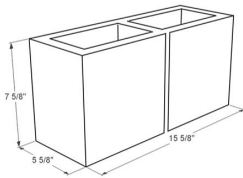

# VERTICAL SCORE BLOCK

Available in most colors, textures, and mix designs.

6x8x16 Vertical Score

4x8x16 Lido

4x8x16 Vertical Score

8x8x16 202 Score 1 Side 1 End

8x8x16 202 Score 1 Side

8x8x16 301 Score 1 Side

8x8x16 503 Score

8x8x16 505 Score 1 Side 1 End

8x8x16 Bullnose 2 Ends

8x8x16 Fluted 103

8x8x16 With 1 Inch Chamber

10x8x16 Banjo