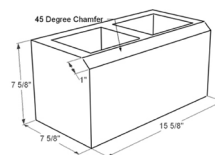

# VERTICAL SCORE BLOCK

Available in most colors, textures, and mix designs.

6x8x16 Vertical Score

4x8x16 Lido

4x8x16 Vertical Score

8x8x16 202 Score 1 Side 1 End

8x8x16 202 Score 1 Side

8x8x16 301 Score 1 Side

8x8x16 503 Score

8x8x16 505 Score 1 Side 1 End

8x8x16 Bullnose 2 Ends

8x8x16 Fluted 103

8x8x16 With 1 Inch Chamber

10x8x16 Banjo