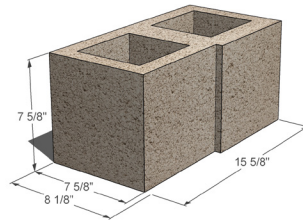

PROJECTION / SHADOW BLOCK

Available in most colors, textures, and mix designs.

Shingle Block in Running Bond

Projection Block

8x8x16 MK2 Runner

8x8x16 MK1 Stack Bond, Diamond

8x8x16 MK1 Runner

8x8x16 MK2 Stack Bond

8x8x16 MK1 Stack Bond

8x8x16 MK1 Runner, Rotation

8x8x16 MK2 Stack Bond, Rotation