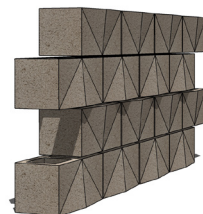

PROJECTION / SHADOW BLOCK

Available in most colors, textures, and mix designs.

Shingle Block in Running Bond

Projection Block

8x8x16 MK2 Runner

8x8x16 MK1 Stack Bond, Diamond

8x8x16 MK1 Runner

8x8x16 MK2 Stack Bond

8x8x16 MK1 Stack Bond

8x8x16 MK1 Runner, Rotation

8x8x16 MK2 Stack Bond, Rotation