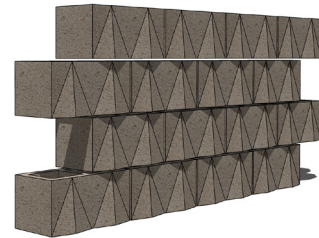

PROJECTION / SHADOW BLOCK

Available in most colors, textures, and mix designs.

Shingle Block in Running Bond

Projection Block

8x8x16 MK2 Runner

8x8x16 MK1 Stack Bond, Diamond

8x8x16 MK1 Runner

8x8x16 MK2 Stack Bond

8x8x16 MK1 Stack Bond

8x8x16 MK1 Runner, Rotation

8x8x16 MK2 Stack Bond, Rotation