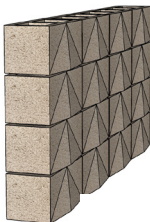

PROJECTION / SHADOW BLOCK

Available in most colors, textures, and mix designs.

Shingle Block in Running Bond

Projection Block

8x8x16 MK2 Runner

8x8x16 MK1 Stack Bond, Diamond

8x8x16 MK1 Runner

8x8x16 MK2 Stack Bond

8x8x16 MK1 Stack Bond

8x8x16 MK1 Runner, Rotation

8x8x16 MK2 Stack Bond, Rotation