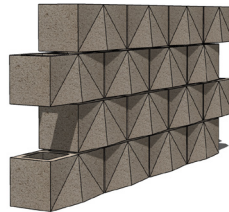

PROJECTION / SHADOW BLOCK

Available in most colors, textures, and mix designs.

Shingle Block in Running Bond

Projection Block

8x8x16 MK2 Runner

8x8x16 MK1 Stack Bond, Diamond

8x8x16 MK1 Runner

8x8x16 MK2 Stack Bond

8x8x16 MK1 Stack Bond

8x8x16 MK1 Runner, Rotation

8x8x16 MK2 Stack Bond, Rotation