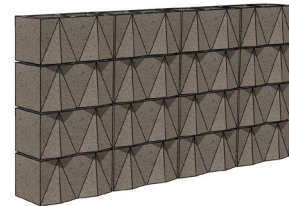

PROJECTION / SHADOW BLOCK

Available in most colors, textures, and mix designs.

Shingle Block in Running Bond

Projection Block

8x8x16 MK2 Runner

8x8x16 MK1 Stack Bond, Diamond

8x8x16 MK1 Runner

8x8x16 MK2 Stack Bond

8x8x16 MK1 Stack Bond

8x8x16 MK1 Runner, Rotation

8x8x16 MK2 Stack Bond, Rotation