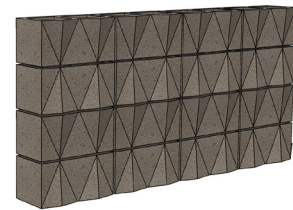

PROJECTION / SHADOW BLOCK

Available in most colors, textures, and mix designs.

Shingle Block in Running Bond

Projection Block

8x8x16 MK2 Runner

8x8x16 MK1 Stack Bond, Diamond

8x8x16 MK1 Runner

8x8x16 MK2 Stack Bond

8x8x16 MK1 Stack Bond

8x8x16 MK1 Runner, Rotation

8x8x16 MK2 Stack Bond, Rotation