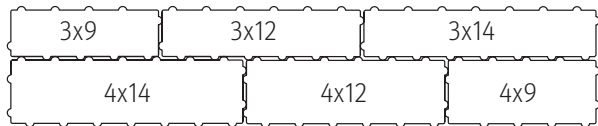

# THE BOSTON

PERMEABLE

---

THICKNESS - 100 MM | EXPRESS SET (ALL 6 SIZES TOGETHER)  
 + DRIVEWAYS + PATIOS + PATHWAYS + COURTYARDS + POOL DECKS

Special  
Order

Approx. Size (in)

For solid and blended color options, see pages 61 – 63. Always verify color / texture with actual samples.