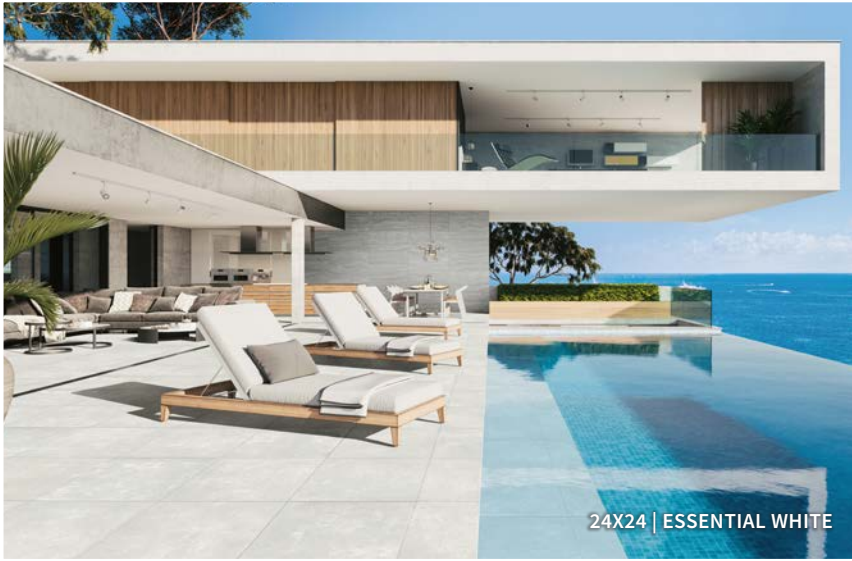

## ELEGANT SOPHISTICATION

THICKNESS - 2 CM | MODERATE VARIATION | SUBTLE GLACIAL VEINING  
ACTUAL SIZE - 23.62 x 23.62 IN | RECTIFIED EDGE  
+ PATIOS + PATHWAYS + ROOF DECKS + COURTYARDS + POOL DECKS  
**FOR ON-GRADE AND PEDESTAL APPLICATIONS**