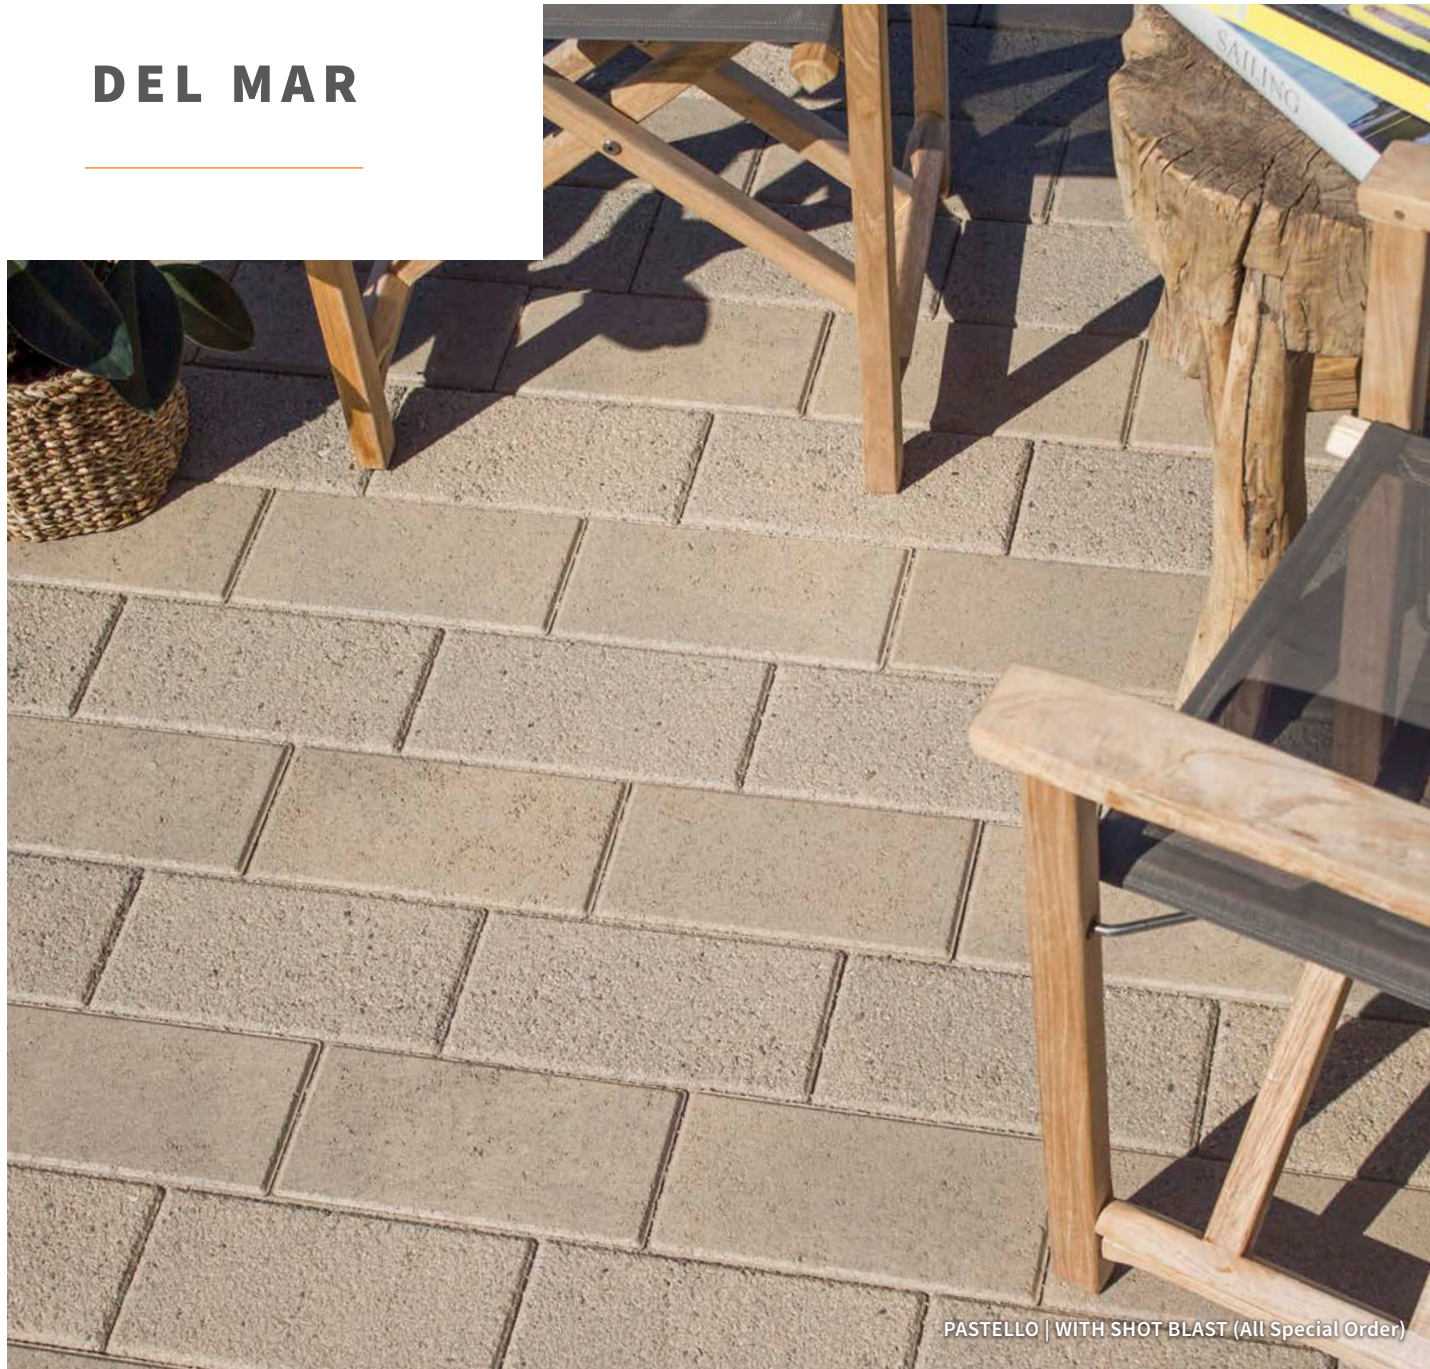

## DEL MAR

PASTELLO | WITH SHOT BLAST (All Special Order)

THICKNESS - 60 MM | AVAILABLE SEPARATELY IN TWO SIZES

+ DRIVEWAYS + PATIOS + PATHWAYS + SIDEWALKS + COURTYARDS + POOL DECKS + STEPS/STAIRWAYS

6x12