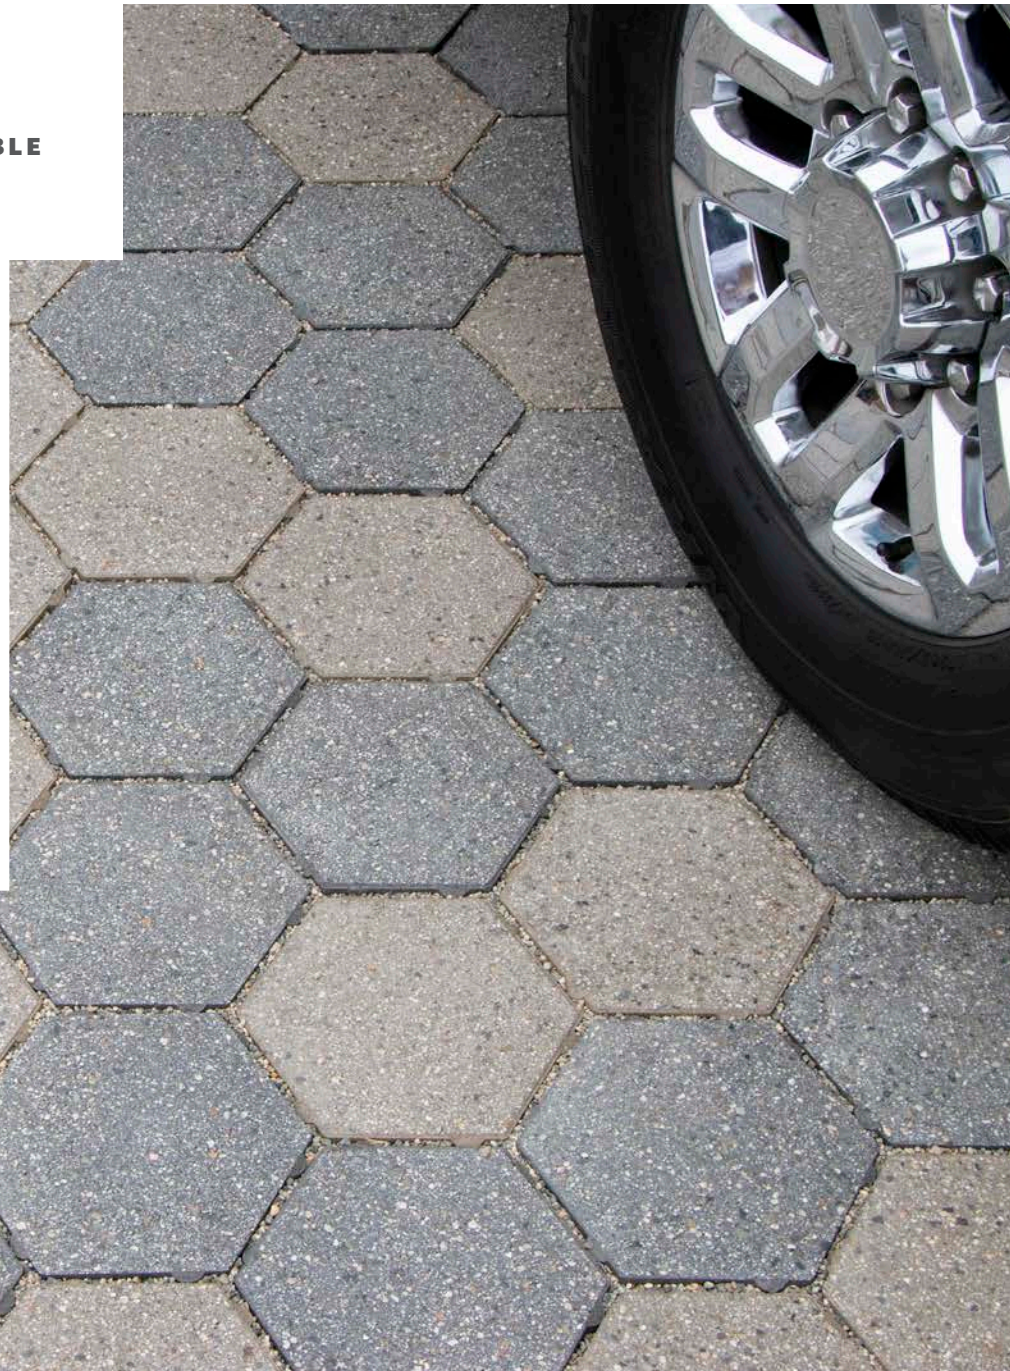

ECO HEX 9"

PERMEABLE & NON-PERMEABLE

THICKNESS - 80 MM

+ DRIVEWAYS + PATIOS + PATHWAYS + SIDEWALKS + COURTYARDS + POOL DECKS

Standard Colors
MANOR*, TUSCANY*

Approx. Size (in)

*Minimum order quantity color.