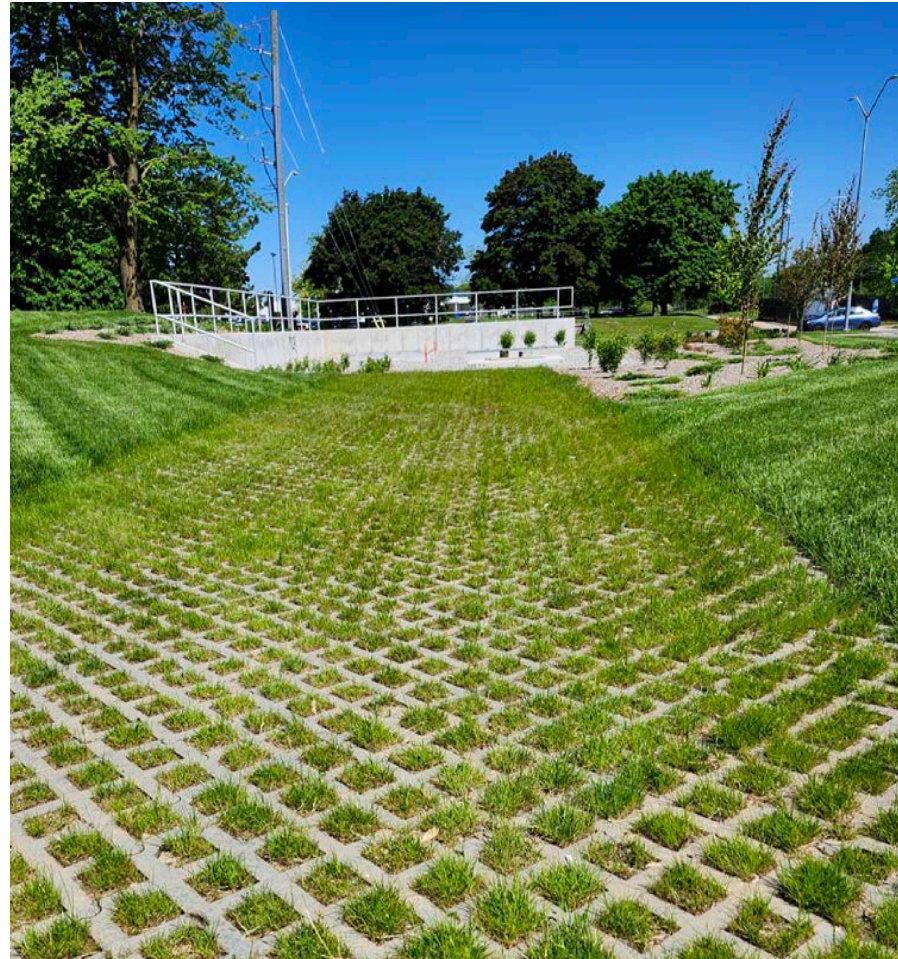

HEAVY DUTY GROUND GRID

1/3 WEIGHT OF TURFSTONE
MUCH EASIER TO TRANSPORT AND INSTALL
INTERLOCKING, 100% RECYCLED PLASTIC

THICKNESS - 80 MM

+ DRIVEWAYS + ACCESS ROUTES + SHORE STABILIZATION + SLOPES + OVERFLOW PARKING

16x24

Approx. Size (in)

Standard
Colors

GRAY