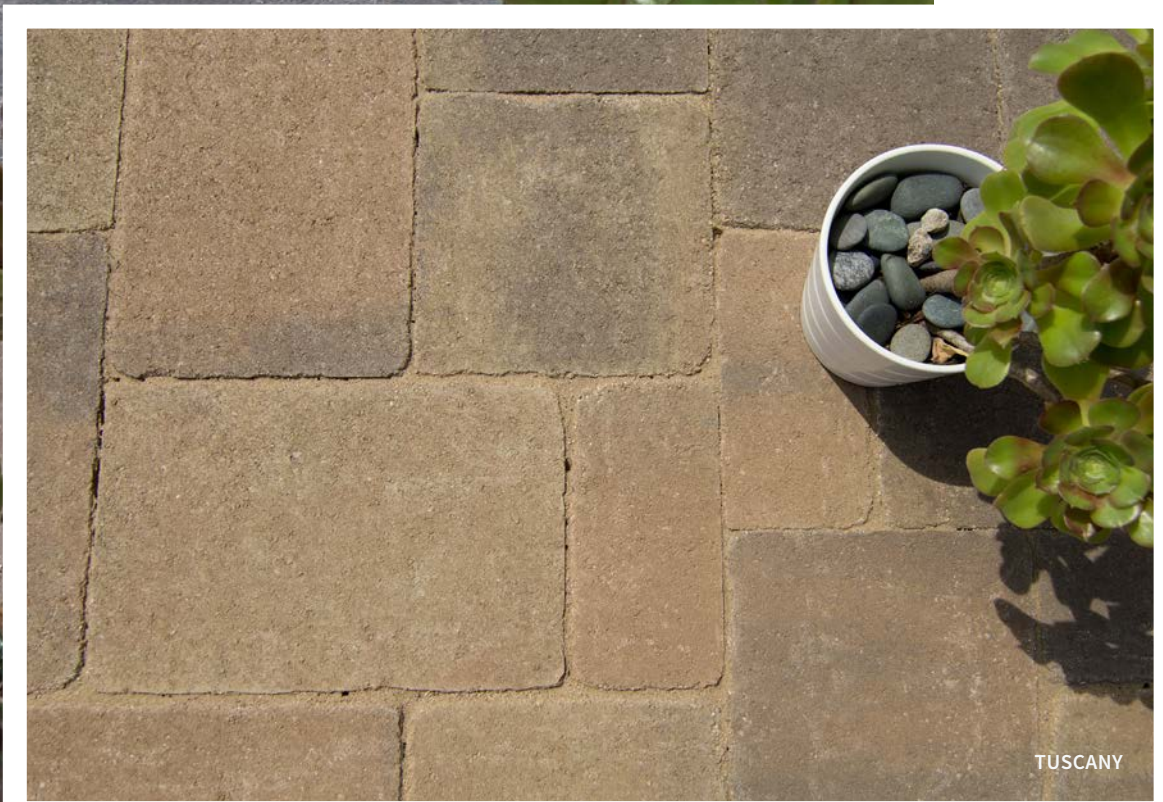

\*Minimum order quantity color.

**TRE  
EXPRESS SET**  
3 SIZES ON A PALLET

THICKNESS - 80 MM | EXPRESS SET ONLY  
+ DRIVEWAYS + PATIOS + PATHWAYS + SIDEWALKS + COURTYARDS + POOL DECKS

10x15

10x10

5x10

Approx. Sizes (in)