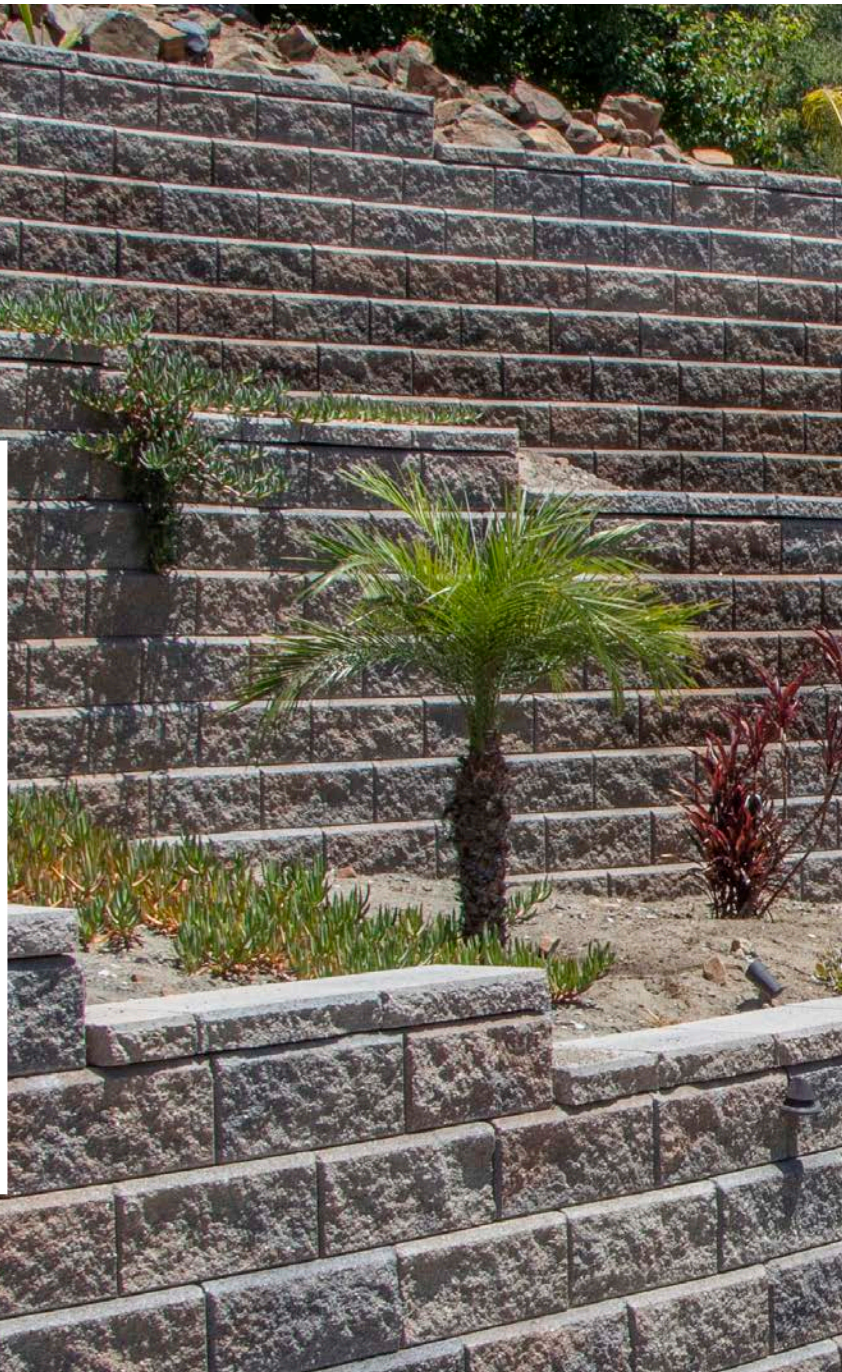

AB CLASSIC

RETAINING

8x18

Nominal Size (in)