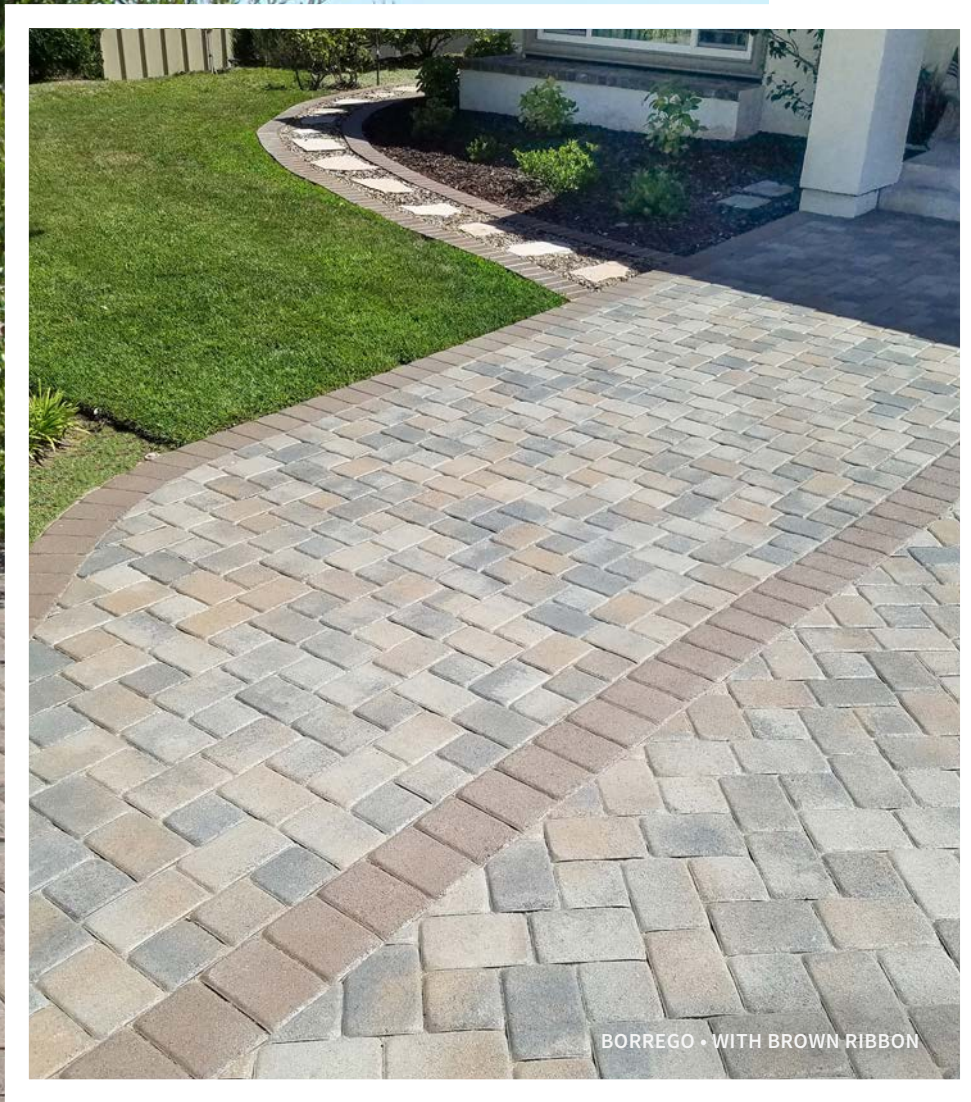

For solid and blended color options, see pages 61 – 63. Always verify color / texture with actual samples.

*Minimum order quantity color.