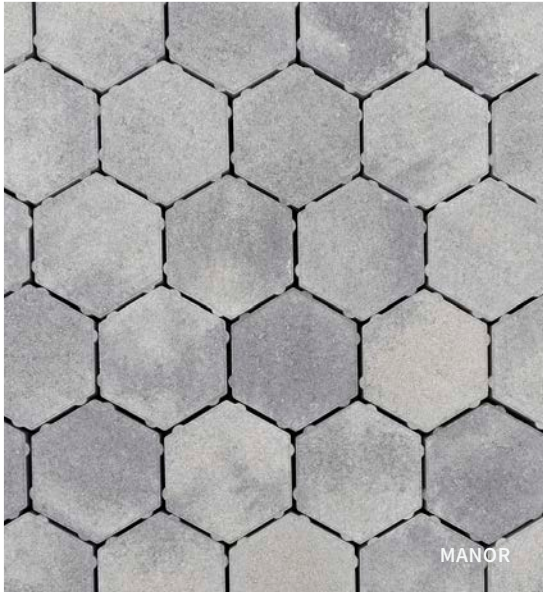

ECO HEX 9"

PERMEABLE & NON-PERMEABLE

THICKNESS - 80 MM

+ DRIVEWAYS + PATIOS + PATHWAYS + SIDEWALKS + COURTYARDS + POOL DECKS

Standard Colors
MANOR*, TUSCANY*

Approx. Size (in)

*Minimum order quantity color.