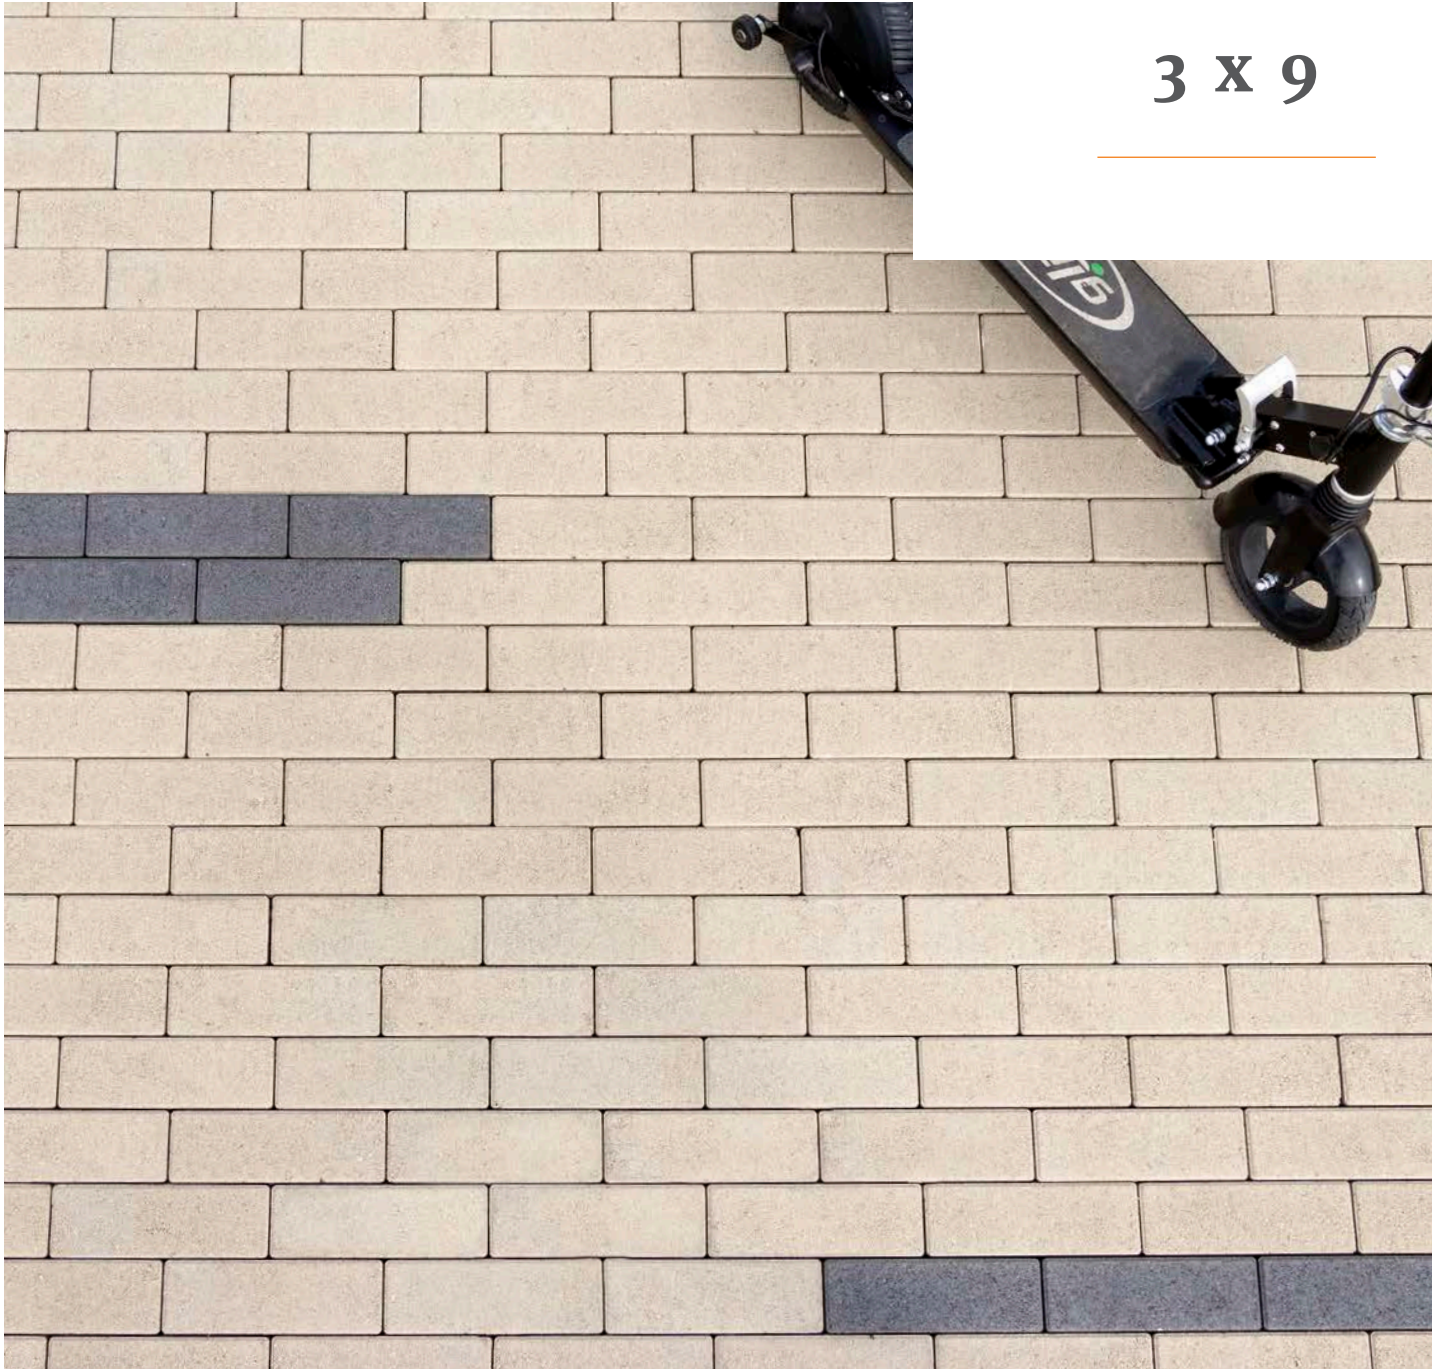

3 x 9

THICKNESS - 80 MM
+ DRIVEWAYS + PATIOS + PATHWAYS + SIDEWALKS + COURTYARDS + POOL DECKS

3x9

Standard
Colors

MANOR*

SOLAR GRAY*

Approx. Size (in) *For solid and blended color options, see pages 61 – 63. Always verify color / texture with actual samples.*

*Minimum order quantity color.