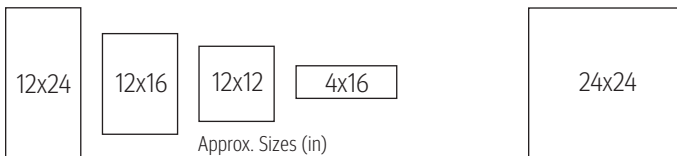

# MODULO

EXPRESS SET | BORREGO

THICKNESS - 60 MM | AVAILABLE IN AN EXPRESS SET (4 SIZES TOGETHER) AND 24" X 24"  
+ PATIOS + PATHWAYS + SIDEWALKS + COURTYARDS + POOL DECKS

EXPRESS SET | TUSCANY

Standard  
Colors