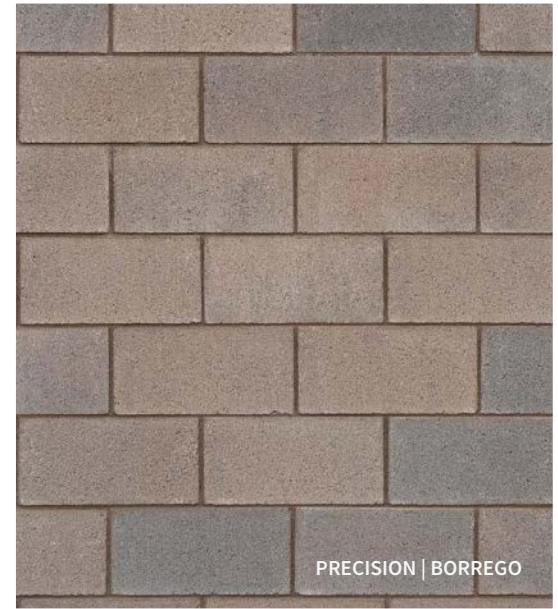

SPLIT FACE | TUSCANY • COLUMN | WHEAT

Precision
Options