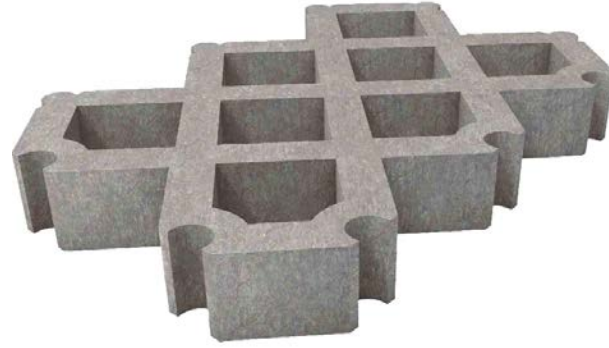

HEAVY DUTY GROUND GRID

1/3 WEIGHT OF TURFSTONE
MUCH EASIER TO TRANSPORT AND INSTALL
INTERLOCKING, 100% RECYCLED PLASTIC

THICKNESS - 80 MM

+ DRIVEWAYS + ACCESS ROUTES + SHORE STABILIZATION + SLOPES + OVERFLOW PARKING

16x24

Approx. Size (in)

Standard
Colors

GRAY