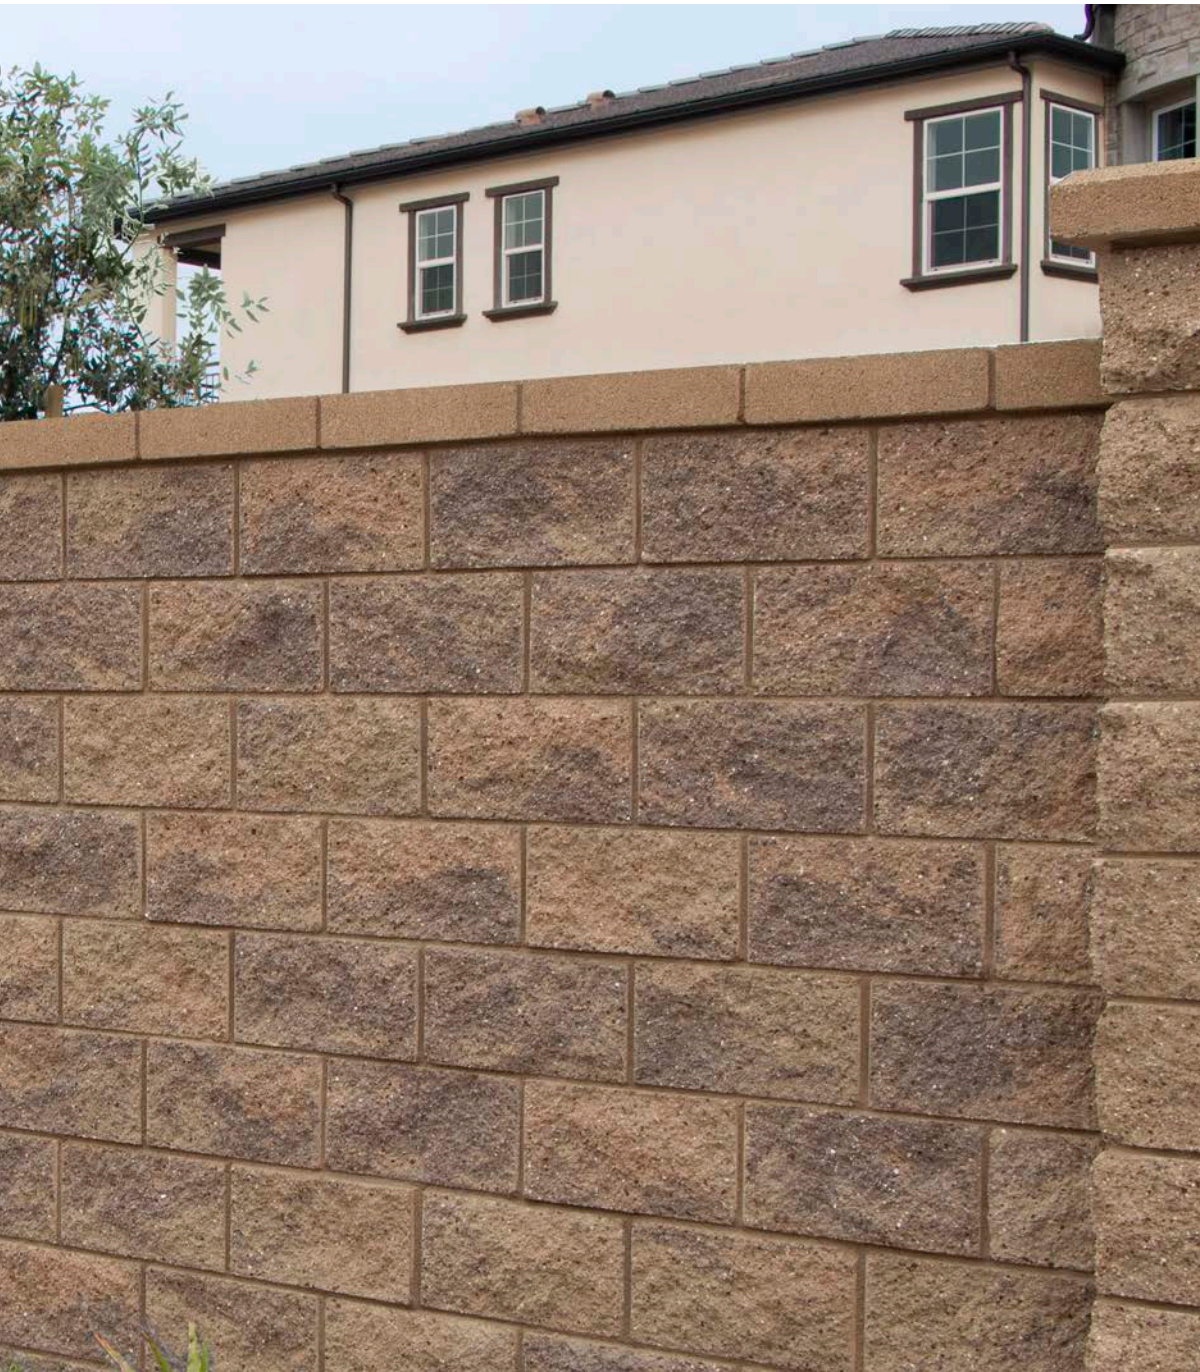

SPLIT FACE | TUSCANY • COLUMN | WHEAT

Precision
Options