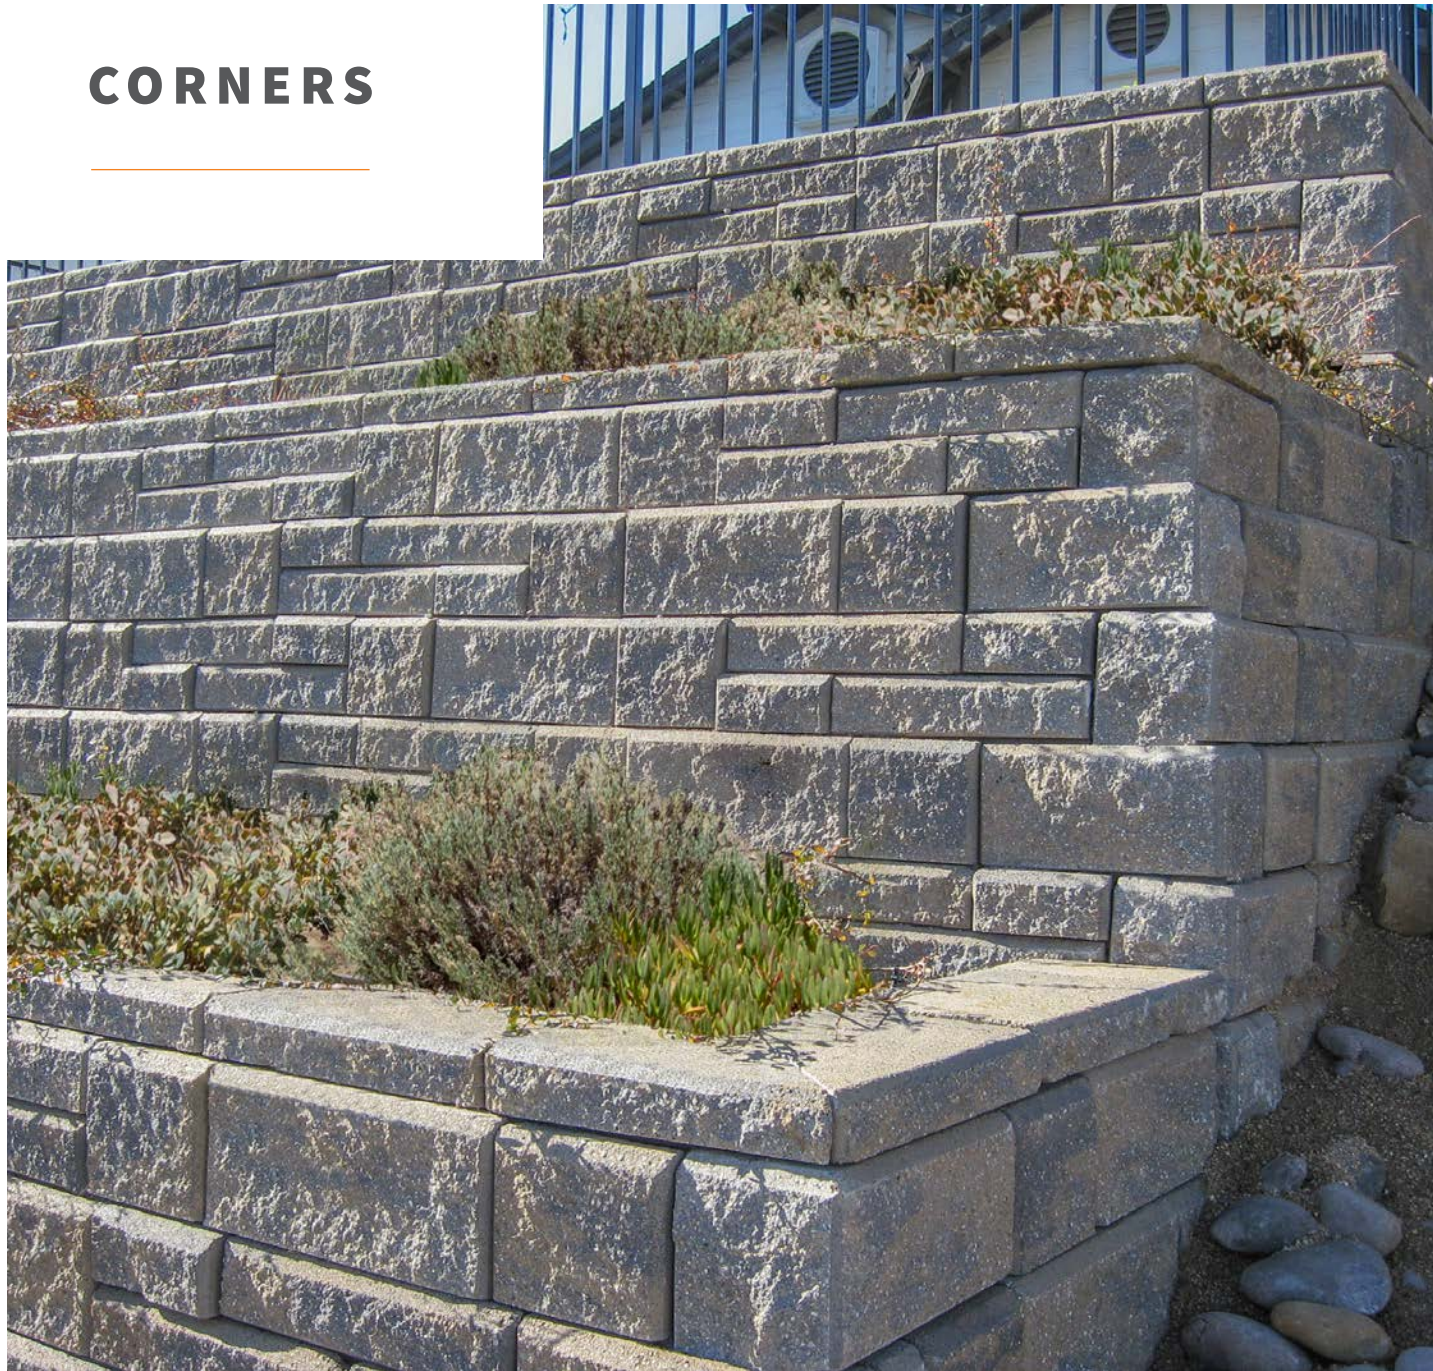

CORNERS

RETAINING

Nominal Size (in)

Standard
Colors

MANOR

TUSCANY

BORREGO

VERSANTE

NATURAL GRAY

TAN