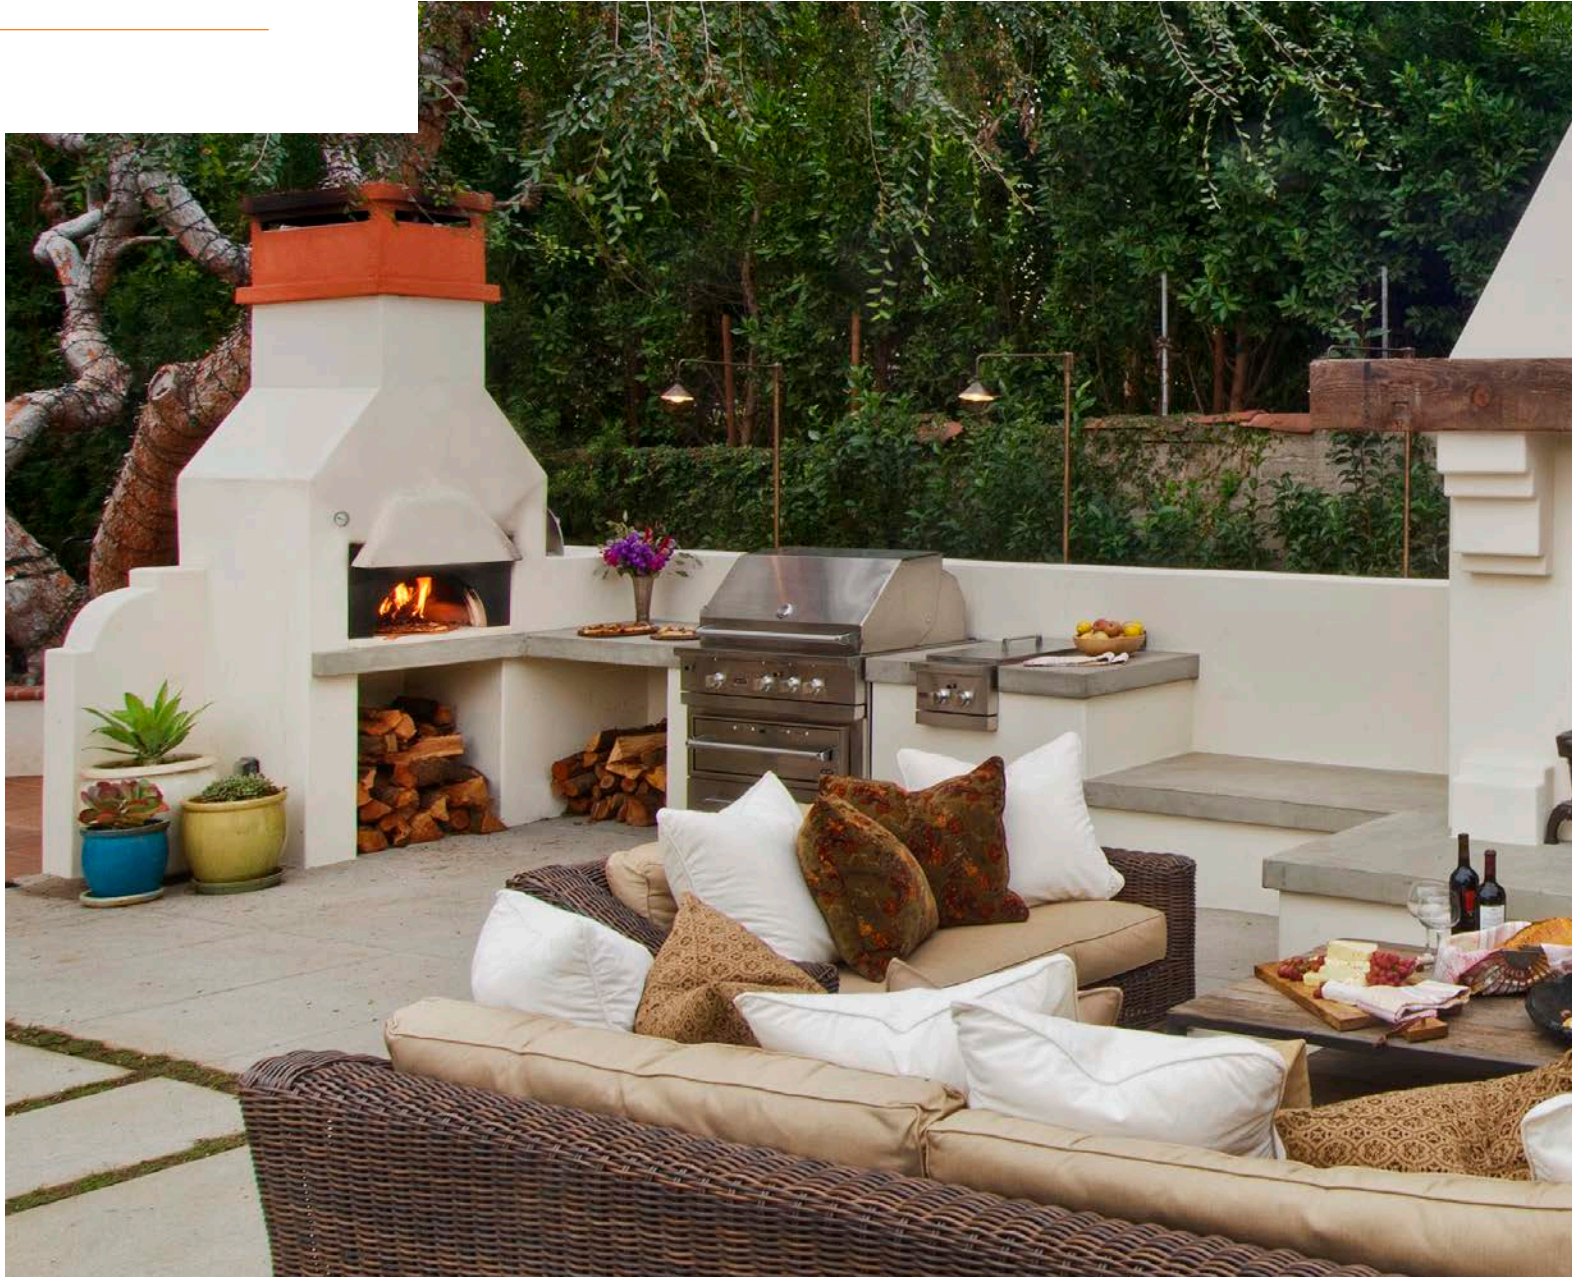

## OUTDOOR FIREPLACES

---

STANDARD OPENING SIZES RANGE FROM 30" - 60". VISIT [ORCO.COM](http://ORCO.COM) TO DISCOVER ALL OPTIONS.

OUTDOOR

VENT FREE

PIZZA OVEN

ARCHED

TRADITIONAL