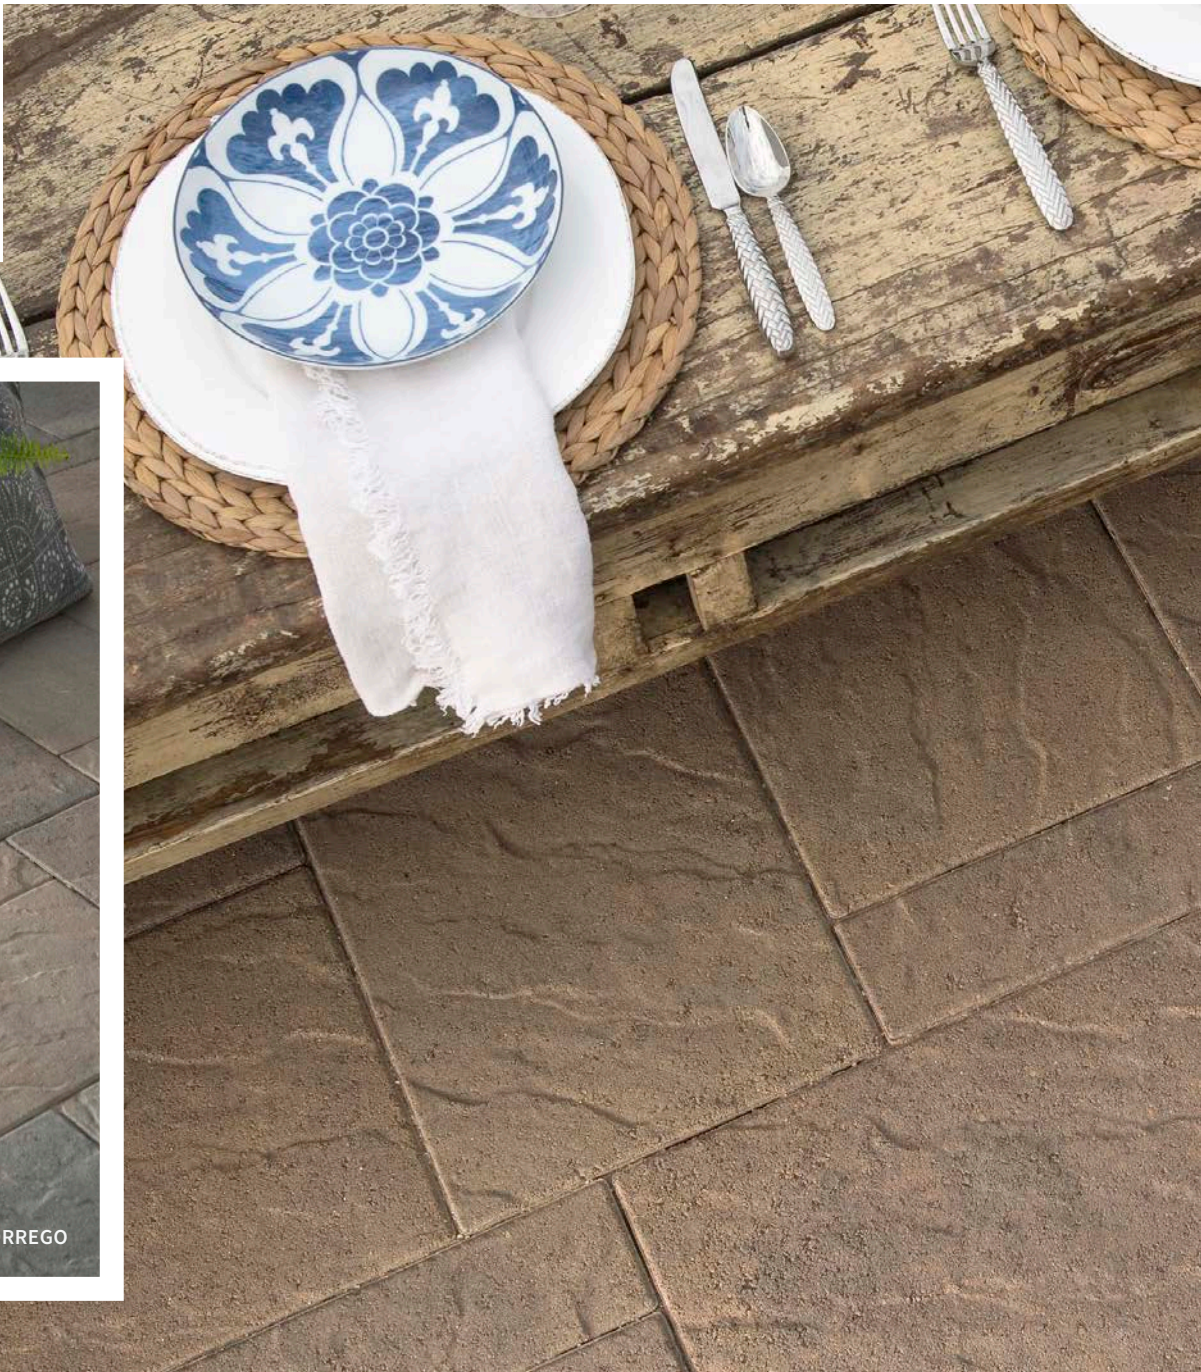

MODULO

EXPRESS SET | BORREGO