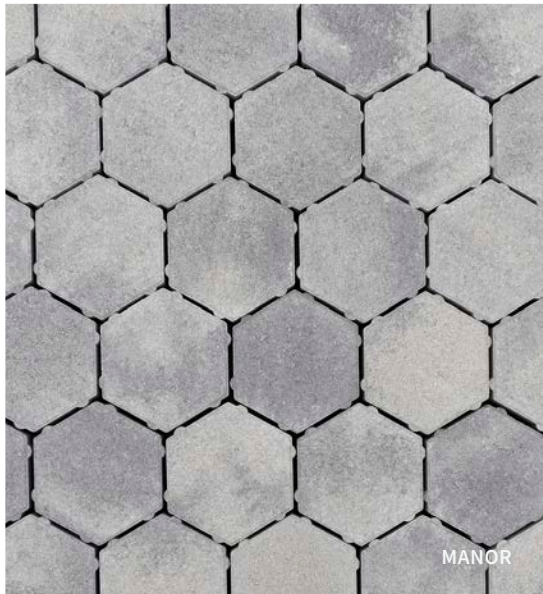

ECO HEX 9"

PERMEABLE & NON-PERMEABLE

THICKNESS - 80 MM

+ DRIVEWAYS + PATIOS + PATHWAYS + SIDEWALKS + COURTYARDS + POOL DECKS

Standard Colors
MANOR*, TUSCANY*

Approx. Size (in)

*Minimum order quantity color.