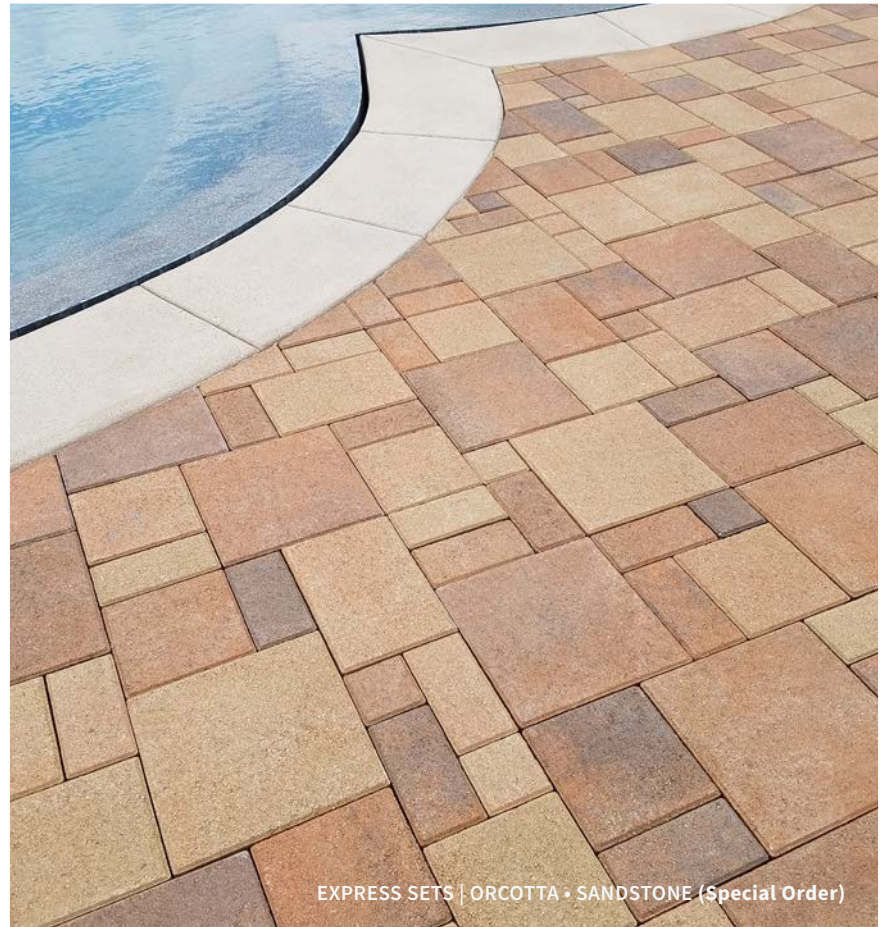

# VILLA

THICKNESS - 60 MM | AVAILABLE INDIVIDUALLY OR EXPRESS SET (ALL 5 SIZES TOGETHER)  
+ DRIVEWAYS + PATIOS + PATHWAYS + SIDEWALKS + COURTYARDS + POOL DECKS

12x12

8x12

8x8

4x8

4x4

Approx. Sizes (in)