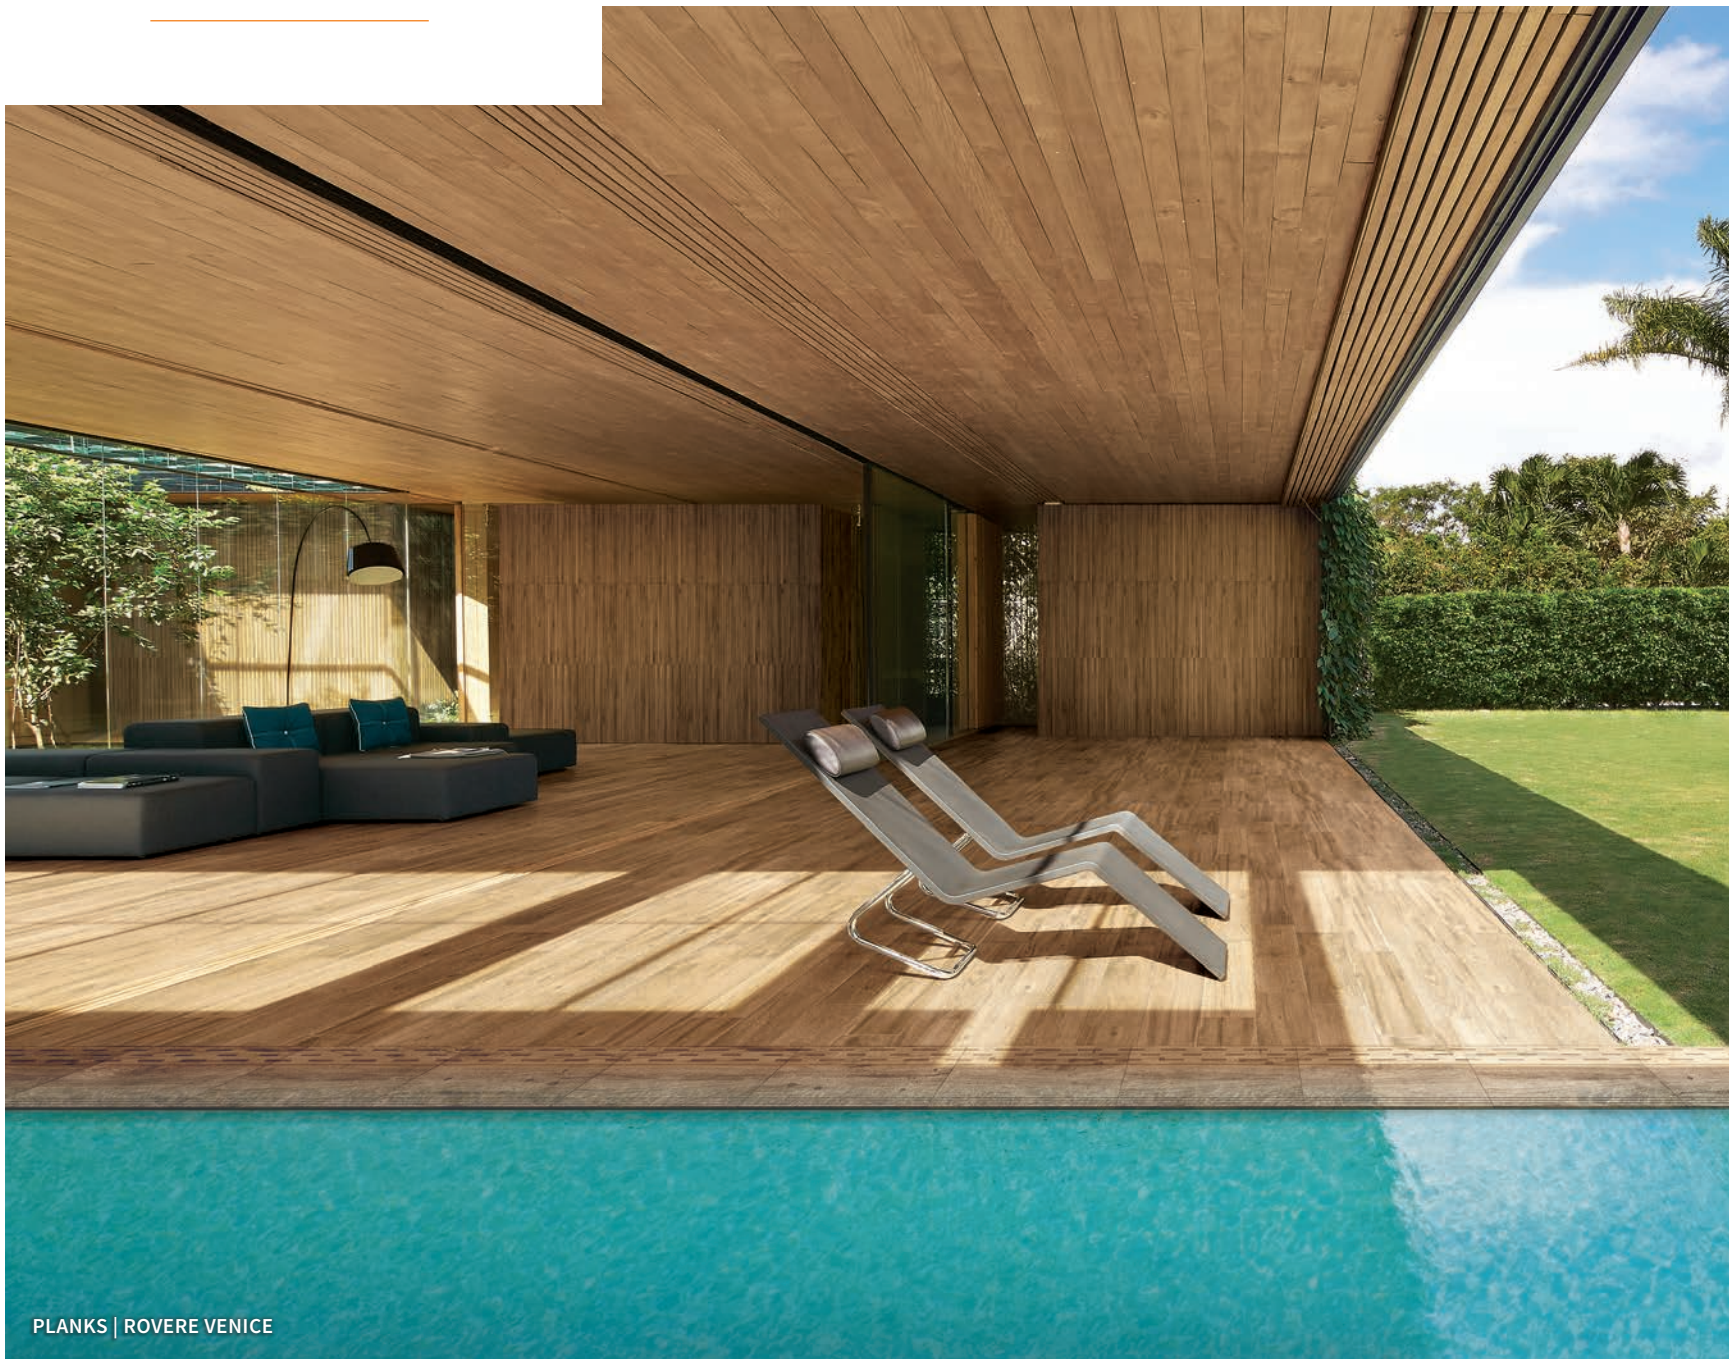

PORCELAIN

PLANKS | ROVERE VENICE

SEE ORCO PORCELAIN PAVING BROCHURE FOR THE COMPLETE LINE, TEXTURES, AND COLORS. AVAILABLE AT ORCO.COM.