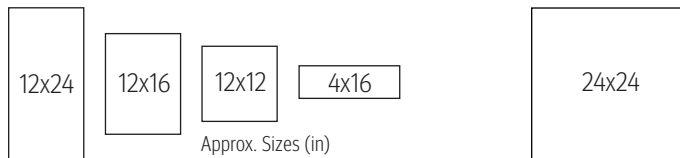

# ICON

THICKNESS - 60 MM | AVAILABLE IN AN EXPRESS SET (4 SIZES TOGETHER) AND 24" X 24"  
+ PATIOS + PATHWAYS + SIDEWALKS + COURTYARDS + POOL DECKS

EXPRESS SET | TUSCANY

Standard  
Colors

MANOR\*

TUSCANY

BORREGO