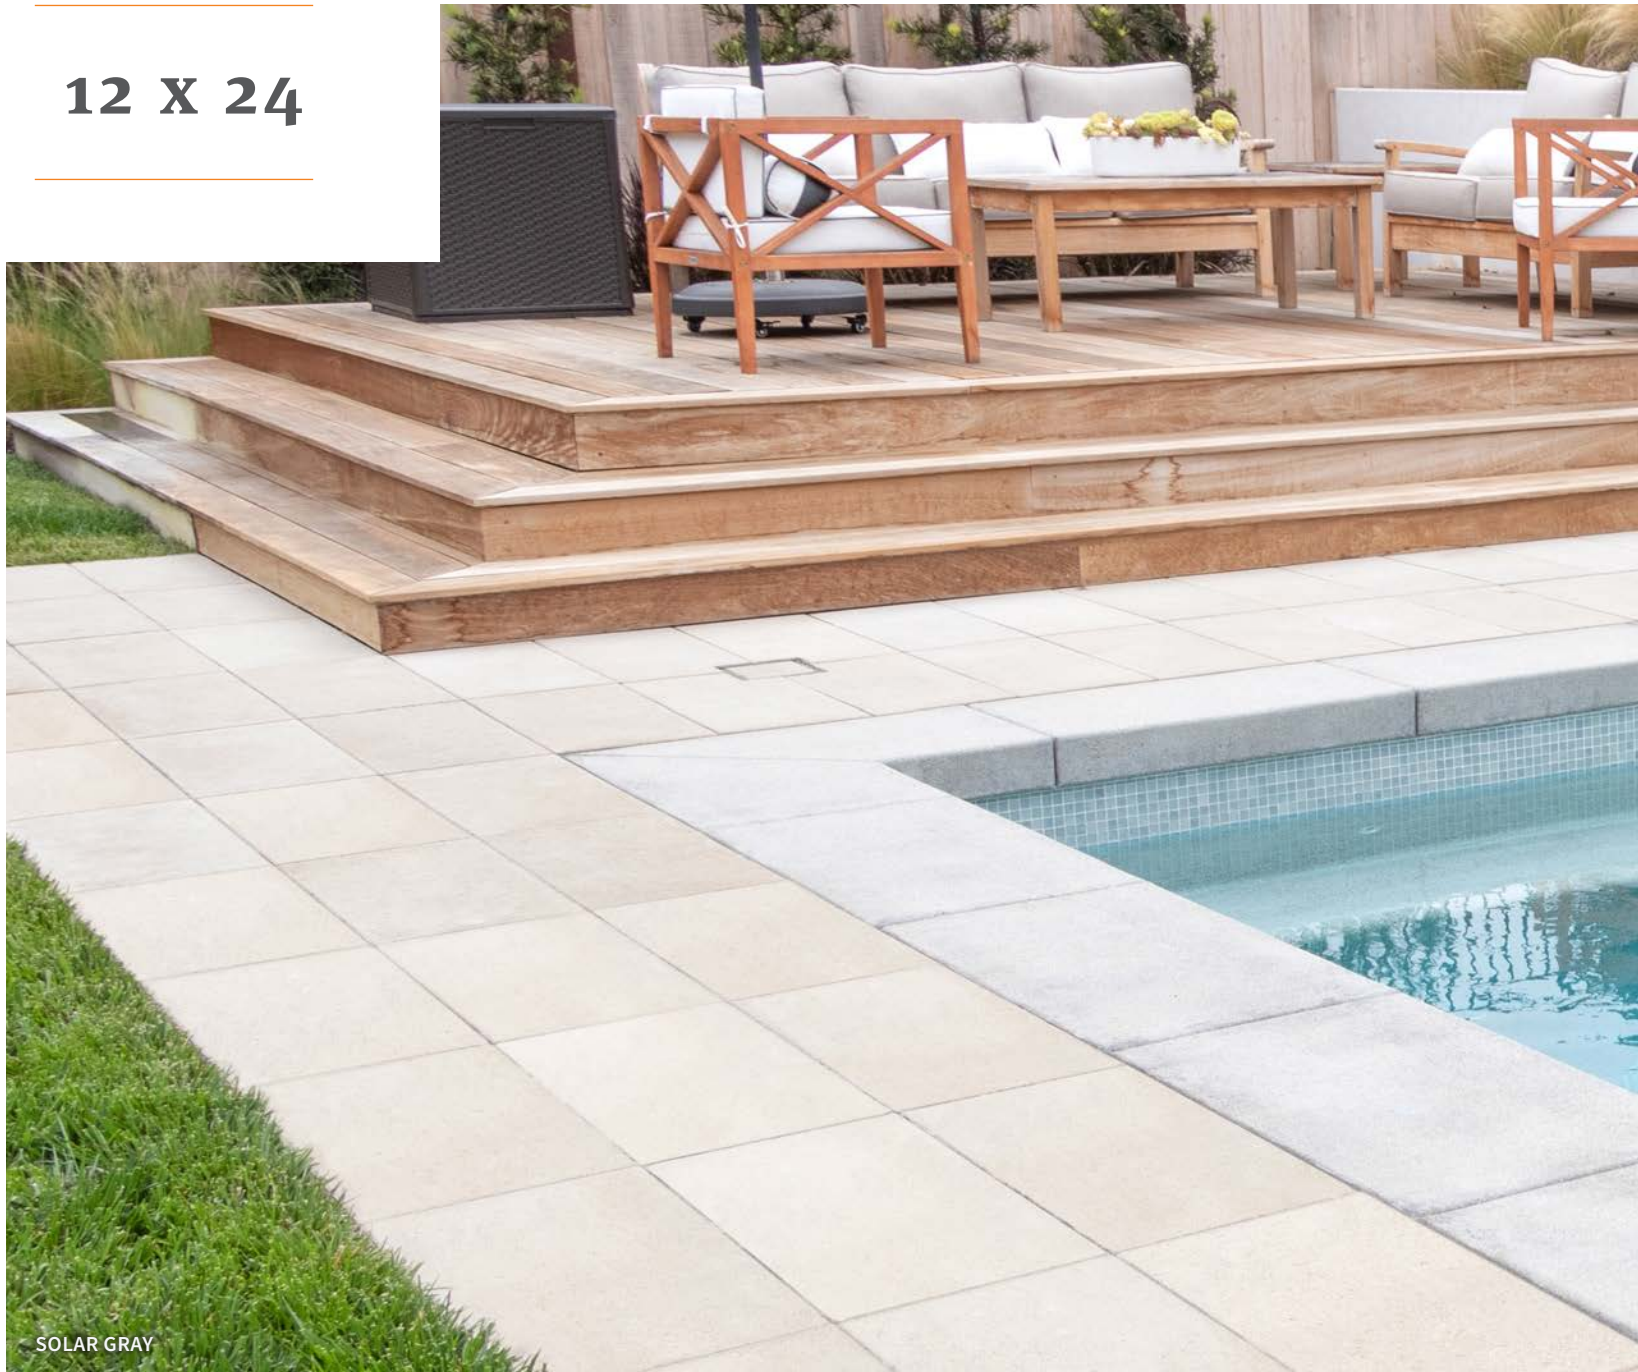

MANOR\*

TUSCANY\*

BORREGO\*

*For solid and blended color options, see pages 61 – 63. Always verify color / texture with actual samples.*

*\*Minimum order quantity color.*

**12 X 24**

SOLAR GRAY

THICKNESS - 60 MM  
+ PATIOS + PATHWAYS + SIDEWALKS + COURTYARDS + POOL DECKS