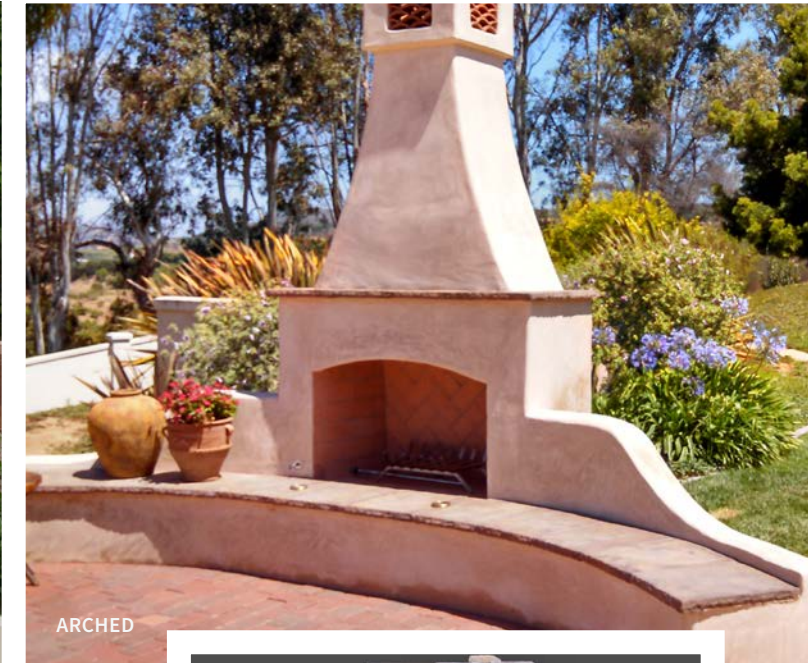

## OUTDOOR FIREPLACES

---

STANDARD OPENING SIZES RANGE FROM 30" - 60". VISIT [ORCO.COM](http://ORCO.COM) TO DISCOVER ALL OPTIONS.

OUTDOOR

VENT FREE

PIZZA OVEN

ARCHED

TRADITIONAL