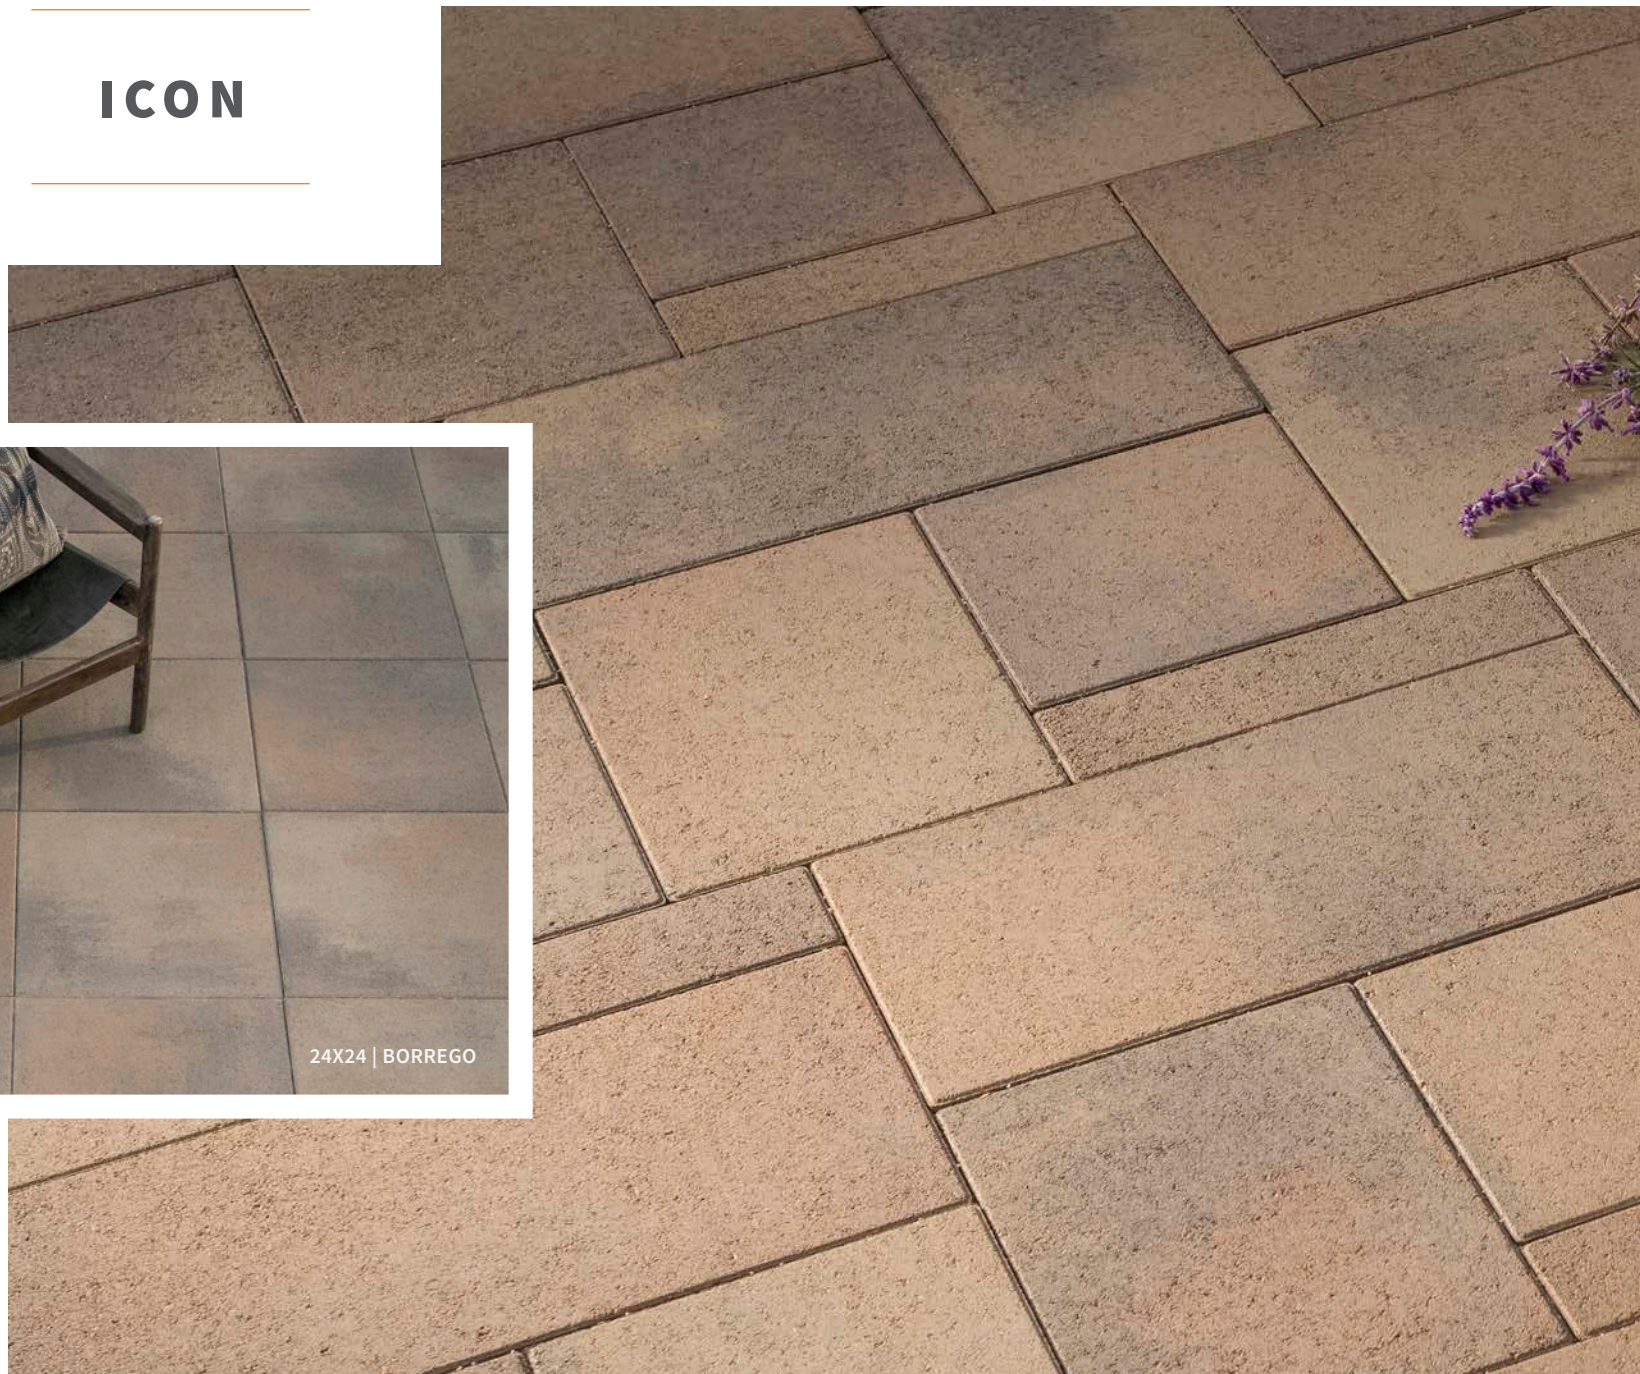

# ICON

THICKNESS - 60 MM | AVAILABLE IN AN EXPRESS SET (4 SIZES TOGETHER) AND 24" X 24"  
+ PATIOS + PATHWAYS + SIDEWALKS + COURTYARDS + POOL DECKS

EXPRESS SET | TUSCANY

Standard  
Colors

MANOR\*

TUSCANY

BORREGO