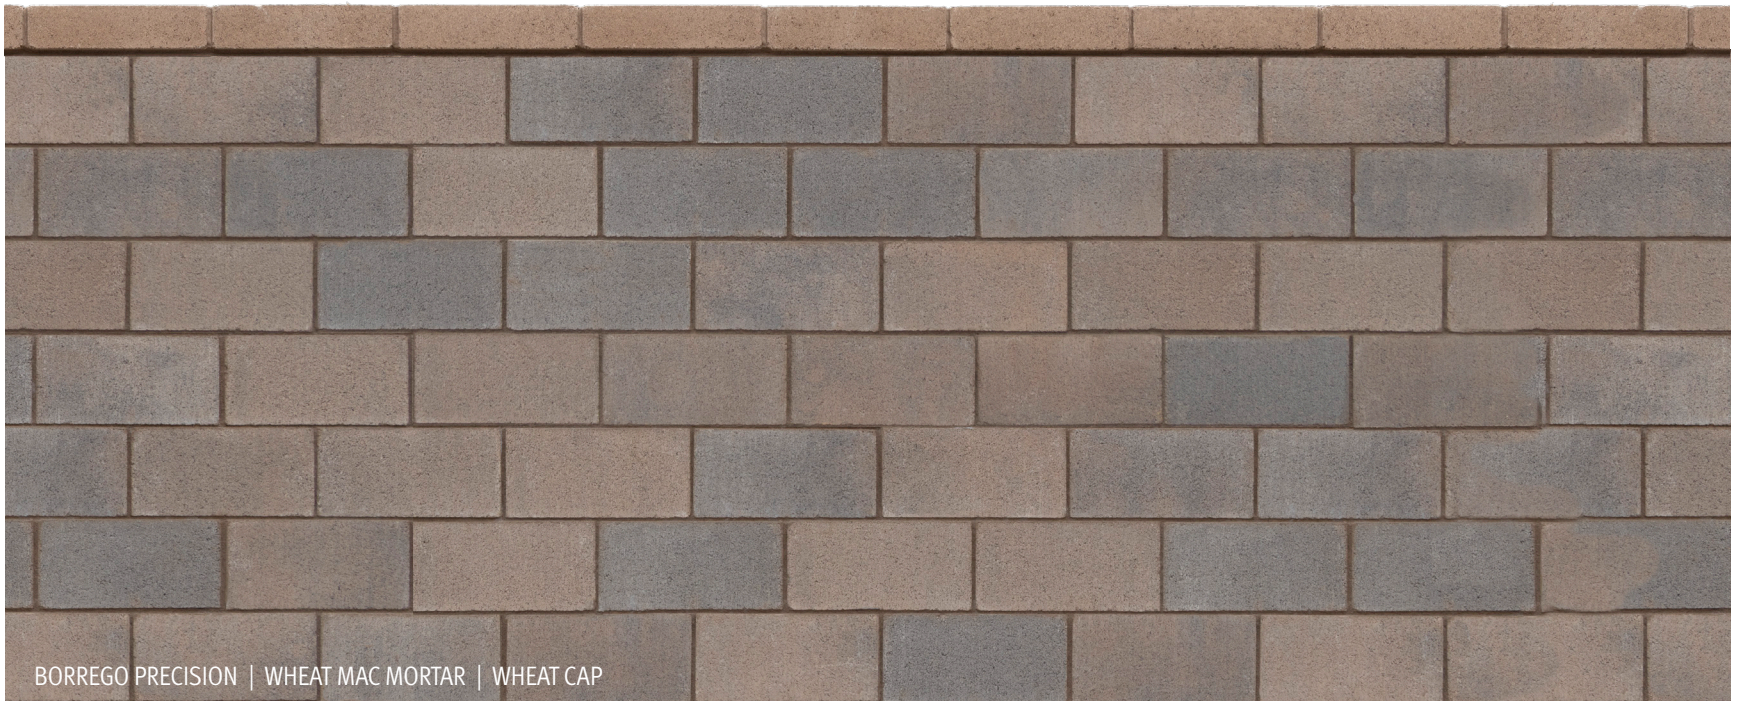

**BLOCK &
HARDSCAPE**
Family Owned Since 1946

**VARIEGATED
BLOCK**

SET YOUR PROJECT APART!

ORCO VARIEGATED BLOCK

The introduction of ORCO Variegated Block brings a natural and holistic alternative to standard wall colors, stucco, and veneers. Its subtle movement brings life to any wall finish — particularly split face and precision. A huge leap forward in wall color technology, ORCO Variegated Block:

NATURAL AND HOLISTIC

ORCO Variegated Block is designed to look natural and holistic. 'Variegated' celebrates the imperfection of nature. As such, there's no color and texture pattern. Holistically, the focal point is the entire wall — not a small section. Therefore, ORCO recommends constructing a mock-up wall that's at least 4' tall and 8' long for approval prior to construction.

TUSCANY SPLIT FACE | STONEGATE MAC MORTAR | WHEAT CAP

MANOR SPLIT FACE | STERLING MAC MORTAR | NATURAL GRAY CAP

OFF THE PALLET INSTALLATION

Advanced color technology allows the mason to install ORCO Variegated Block right off the pallet without sorting. There's no additional block selection process beyond what's commonly used with single color split face block. The block walls shown here were installed off the pallet.

ORCO offers 4 stock variegated color blends in common configurations — Borrego, Tuscany, Manor, and Versante. Manchester is also available on a special-order basis.

BORREGO

TUSCANY

MANOR

VERSANTE

VERSANTE SPLIT FACE | STONEGATE MAC MORTAR | WHEAT CAP